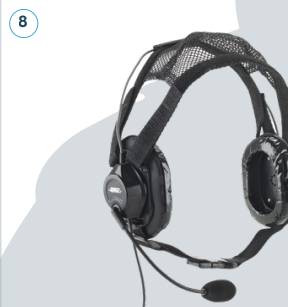

RESCOM ELITE® HEADSETS

DQ70-206
Dual-Sided Heavy Duty Headset
Rear headband mount with Noise-Attenuating earcup and Noise-Cancelling Boom Mic

DQ70-208
Dual-Sided Heavy Duty Headset
Rear headband mount with Noise Attenuating earcup and Noise-Rejecting Throat Mic

DQ73-206
Dual-Sided Heavy Duty Headset
Hardhat mount with Noise-Attenuating earcup and Noise-Cancelling Boom Mic

DQ73-208
Dual-Sided Heavy Duty Headset
Hardhat mount with Noise Attenuating earcup and Noise-Rejecting Throat Mic

198920
Single-Sided Lightweight Headset
Lightweight headset with Noise-Cancelling Boom Mic (Available in headband and mesh mounted variants)

198921
Single-Sided Lightweight Headset
Lowest profile, mesh mounted headset with Noise-Rejecting Throat Mic

198933
Single-Sided Lightweight Headset
Low profile, Mesh mounted with Noise-Cancelling Boom Mic

198934
Dual-Sided Lightweight Headset
Low profile, Mesh mounted with Noise-Cancelling Boom Mic

198935
Single-Sided Watertight Headset
Low profile, mesh mounted with Noise-Rejecting Throat Mic