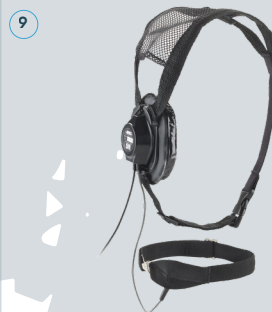

RESCOM ELITE® HEADSETS

DQ70-206
Dual-Sided Heavy Duty Headset
Rear headband mount with Noise-Attenuating earcup and Noise-Cancelling Boom Mic

DQ70-208
Dual-Sided Heavy Duty Headset
Rear headband mount with Noise Attenuating earcup and Noise-Rejecting Throat Mic

DQ73-206
Dual-Sided Heavy Duty Headset
Hardhat mount with Noise-Attenuating earcup and Noise-Cancelling Boom Mic

DQ73-208
Dual-Sided Heavy Duty Headset
Hardhat mount with Noise Attenuating earcup and Noise-Rejecting Throat Mic

198920
Single-Sided Lightweight Headset
Lightweight headset with Noise-Cancelling Boom Mic (Available in headband and mesh mounted variants)

198921
Single-Sided Lightweight Headset
Lowest profile, mesh mounted headset with Noise-Rejecting Throat Mic

198933
Single-Sided Lightweight Headset
Low profile, Mesh mounted with Noise-Cancelling Boom Mic

198934
Dual-Sided Lightweight Headset
Low profile, Mesh mounted with Noise-Cancelling Boom Mic

198935
Single-Sided Watertight Headset
Low profile, mesh mounted with Noise-Rejecting Throat Mic