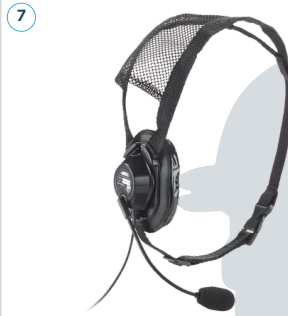

RESCOM ELITE® HEADSETS

DQ70-206
Dual-Sided Heavy Duty Headset
Rear headband mount with Noise-Attenuating earcup and Noise-Cancelling Boom Mic

DQ70-208
Dual-Sided Heavy Duty Headset
Rear headband mount with Noise Attenuating earcup and Noise-Rejecting Throat Mic

DQ73-206
Dual-Sided Heavy Duty Headset
Hardhat mount with Noise-Attenuating earcup and Noise-Cancelling Boom Mic

DQ73-208
Dual-Sided Heavy Duty Headset
Hardhat mount with Noise Attenuating earcup and Noise-Rejecting Throat Mic

198920
Single-Sided Lightweight Headset
Lightweight headset with Noise-Cancelling Boom Mic (Available in headband and mesh mounted variants)

198921
Single-Sided Lightweight Headset
Lowest profile, mesh mounted headset with Noise-Rejecting Throat Mic

198933
Single-Sided Lightweight Headset
Low profile, Mesh mounted with Noise-Cancelling Boom Mic

198934
Dual-Sided Lightweight Headset
Low profile, Mesh mounted with Noise-Cancelling Boom Mic

198935
Single-Sided Watertight Headset
Low profile, mesh mounted with Noise-Rejecting Throat Mic